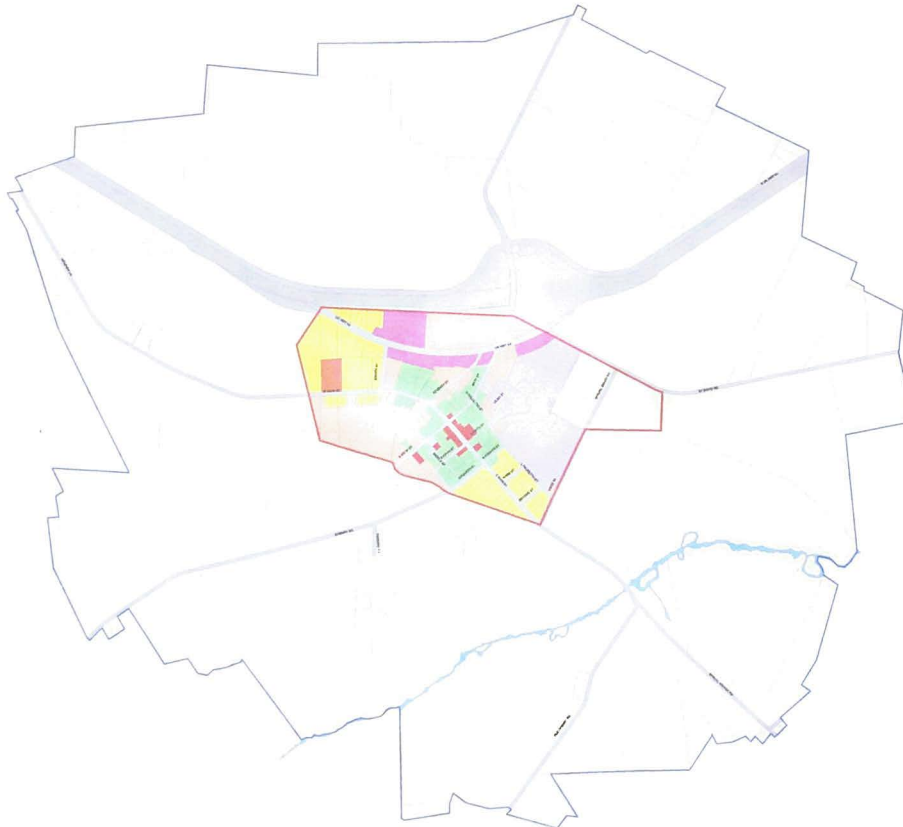

OFFICIAL ZONING MAP

For The

Town of Creswell

Washington County, North Carolina

LEGEND

- Town Limits
- Parcel Lines
- ETJ 6-19-05
- Zoning Classifications**
- ROAD
- WATER
- RA Residential-Agricultural
- R-15 Residential
- R-15R Residential-Mobile Home
- R-MF Residential Multi-Family
- H Historic
- B-1 Business-Downtown
- B-2 Business-Highway
- M-1 Manufacturing-Light
- M-2 Manufacturing-Heavy

Graphic Scale

This is to certify that this is the Official Zoning Map for the Town of Creswell, Washington County, North Carolina. Effective date November 30, 2007.

Mayor

Town Clerk

Map Prepared November 30, 2007